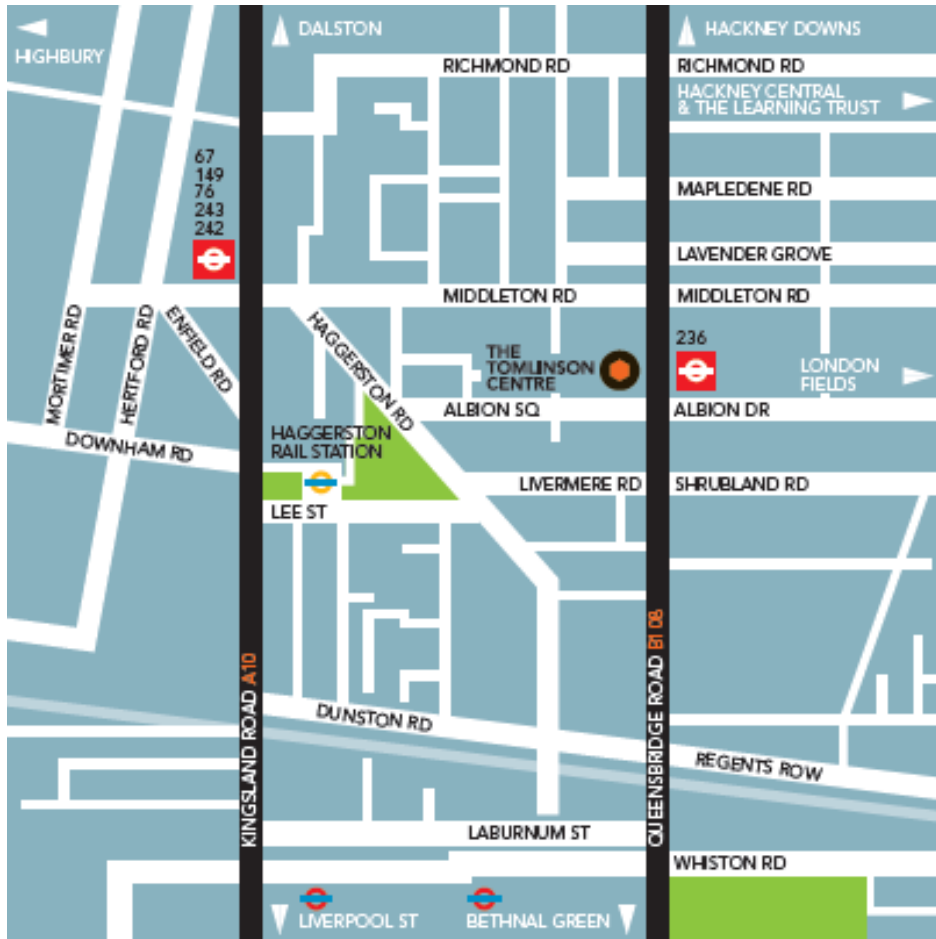

We are pleased to inform you that your child has been nominated to attend the Hackney Russell Group Universities fair, hosted this year by Hackney Learning Trust at The Tomlinson Centre, located on Queensbridge Road, London, E8 3ND.

How to find Tomlinson Centre, Queensbridge Road, London, E8 3ND

Nearest Stations:

- Haggerston (7mins walk)
- London Fields (15mins walk or 10mins by bus)
- Dalston Kingsland (8mins by bus)
- Liverpool Street (10mins by bus)

Bus: 236